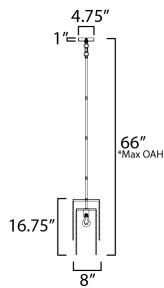

MEASUREMENTS

- DIMENSION : 8" L x 8" W x 16.75" H
- MAX OAH : 66" OAH
- CANOPY : 4.75" W x 1" H x 4.75" L
- HANGING WEIGHT : 2.3 lb

LAMPING

- INPUT VOLTAGE : 120V
- BULB : 1 x 60W Incandescent E26 Medium , 60W Total
- BULB INCLUDED : (Not Included)
- DIMMABLE : Y

*max overall height

FINISHES OPTION

- Golden Silver (GS)

MATERIAL

Steel, Wood Beads

RATINGS

cULus
Dry Location

ADDITIONAL