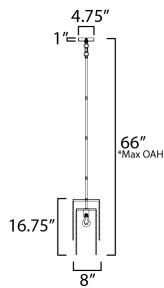

*max overall height

MEASUREMENTS

- DIMENSION : 8" L x 8" W x 16.75" H
- MAX OAH : 66" OAH
- CANOPY : 4.75" W x 1" H x 4.75" L
- HANGING WEIGHT : 2.3 lb

LAMPING

- INPUT VOLTAGE : 120V
- BULB : 1 x 60W Incandescent E26 Medium , 60W Total
- BULB INCLUDED : (Not Included)
- DIMMABLE : Y