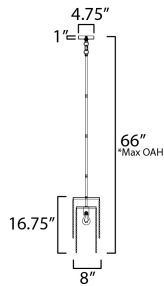

*max overall height

MEASUREMENTS

- DIMENSION : 8" L x 8" W x 16.75" H
- MAX OAH : 66" OAH
- CANOPY : 4.75" W x 1" H x 4.75" L
- HANGING WEIGHT : 2.3 lb

LAMPING

- INPUT VOLTAGE : 120V
- BULB : 1 x 60W Incandescent E26 Medium , 60W Total
- BULB INCLUDED : (Not Included)
- DIMMABLE : Y