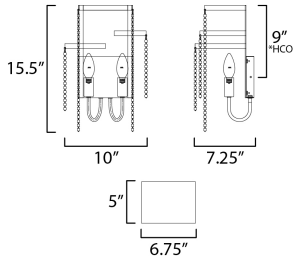

LAMPING

INPUT VOLTAGE : 120V
BULB : 2 x 60W Incandescent E12 Candelabra , 120W Total
BULB INCLUDED : (Not Included)
DIMMABLE : Y
LIGHTING_DIRECTION : Up