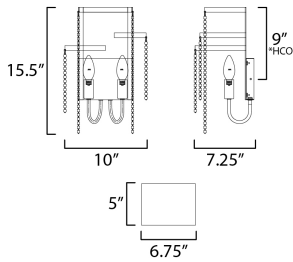

LAMPING

INPUT VOLTAGE : 120V
BULB : 2 x 60W Incandescent E12 Candelabra , 120W Total
BULB INCLUDED : (Not Included)
DIMMABLE : Y
LIGHTING_DIRECTION : Up