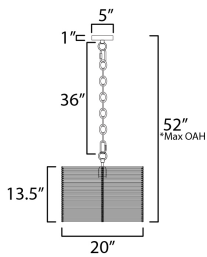

*max overall height

MEASUREMENTS

- DIMENSION : 20" L x 20" W x 13.5" H
- MAX OAH : 50" OAH
- CANOPY : 5" W x 1" H x 5" L
- HANGING WEIGHT : 8.66 lb

LAMPING

- INPUT VOLTAGE : 120V
- BULB : 4 x 60W Incandescent E12 Candelabra , 240W Total
- BULB INCLUDED : (Not Included)
- DIMMABLE : Y