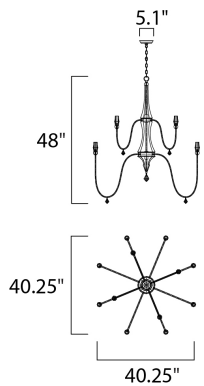

MATERIAL

Steel, Wood

RATINGS

cULus
Dry Location

ADDITIONAL

ADJUSTABLE
OPERATING TEMPERATURE:
-20°C (-4°F), 40°C (104°F)

MEASUREMENTS

DIMENSION : 40.25" L x 40.25" W x 48" H
HANGING WEIGHT : 38.36 lb