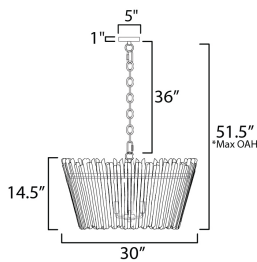

**FINISHES OPTION**

 Textured Bronze (TBZ)

**MATERIAL**

Eucalyptus, Steel

**RATINGS**

cULus  
Dry Location

**ADDITIONAL**

OPERATING TEMPERATURE:  
-20°C (-4°F), 40°C (104°F)

**MEASUREMENTS**

DIMENSION : 30" L x 30" W x 14.5" H  
 MAX OAH : 51.5" OAH  
 CANOPY : 5" W x 1" H x 5" L  
 HANGING WEIGHT : 38.13 lb

**LAMPING**

INPUT VOLTAGE : 120V  
 BULB : 5 x 60W Incandescent E12 Candelabra , 300W Total  
 BULB INCLUDED : (Not Included)  
 DIMMABLE : Y