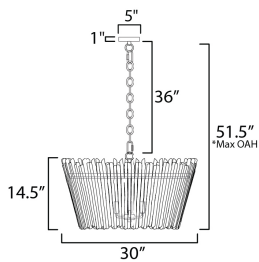

FINISHES OPTION

 Textured Bronze (TBZ)

MATERIAL

Eucalyptus, Steel

RATINGS

cULus
Dry Location

ADDITIONAL

OPERATING TEMPERATURE:
-20°C (-4°F), 40°C (104°F)

MEASUREMENTS

DIMENSION : 30" L x 30" W x 14.5" H
 MAX OAH : 51.5" OAH
 CANOPY : 5" W x 1" H x 5" L
 HANGING WEIGHT : 38.13 lb

LAMPING

INPUT VOLTAGE : 120V
 BULB : 5 x 60W Incandescent E12 Candelabra , 300W Total
 BULB INCLUDED : (Not Included)
 DIMMABLE : Y