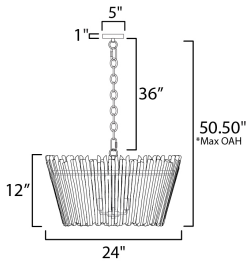

FINISHES OPTION

 Textured Bronze (TBZ)

MATERIAL

Eucalyptus, Steel

RATINGS

cULus
Dry Location

ADDITIONAL

OPERATING TEMPERATURE:
-20°C (-4°F), 40°C (104°F)

MEASUREMENTS

DIMENSION : 24" L x 24" W x 12" H
 MAX OAH : 49" OAH
 CANOPY : 5" W x 1" H x 5" L
 HANGING WEIGHT : 23.26 lb

LAMPING

INPUT VOLTAGE : 120V
 BULB : 4 x 60W Incandescent E12 Candelabra , 240W Total
 BULB INCLUDED : (Not Included)
 DIMMABLE : Y