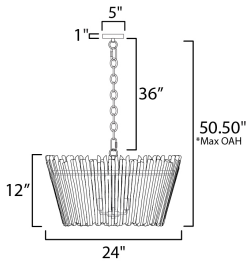

**FINISHES OPTION**

 Textured Bronze (TBZ)

**MATERIAL**

Eucalyptus, Steel

**RATINGS**

cULus  
Dry Location

**ADDITIONAL**

OPERATING TEMPERATURE:  
-20°C (-4°F), 40°C (104°F)

**MEASUREMENTS**

DIMENSION : 24" L x 24" W x 12" H  
 MAX OAH : 49" OAH  
 CANOPY : 5" W x 1" H x 5" L  
 HANGING WEIGHT : 23.26 lb

**LAMPING**

INPUT VOLTAGE : 120V  
 BULB : 4 x 60W Incandescent E12 Candelabra , 240W Total  
 BULB INCLUDED : (Not Included)  
 DIMMABLE : Y