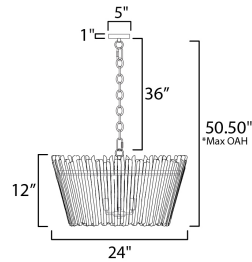

PRODUCT DESCRIPTION

Staggered branches of eucalyptus are meticulously linked together to form a tapered bouquet shade, showcasing exceptional handcraftsmanship. Each branch is individually shaped, with the wood finished in a hand-applied Weathered White that beautifully complements the multi-tonal Dark Bronze metal accents. A coordinating large wall sconce echoes this design, reinforcing the collection's cohesive style. This striking combination of natural materials and refined craftsmanship highlights the collection's inherent elegance.

MEASUREMENTS

DIMENSION : 24" L x 24" W x 12" H
 MAX OAH : 49" OAH
 CANOPY : 5" W x 1" H x 5" L
 HANGING WEIGHT : 23.26 lb

LAMPING

INPUT VOLTAGE : 120V
 BULB : 4 x 60W Incandescent E12 Candelabra , 240W Total
 BULB INCLUDED : (Not Included)
 DIMMABLE : Y