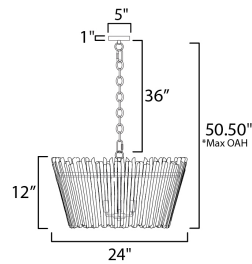

**PRODUCT DESCRIPTION**

Thin branches of eucalyptus are linked together into a tapered bouquet shade. Individually shaped by hand, the impeccable craftsmanship includes a hand-applied Weathered White finish on the wood that complements the multi-tonal Dark Bronze finish on the metal.

\*max overall height

**MEASUREMENTS**

- DIMENSION : 24" L x 24" W x 12" H
- MAX OAH : 49" OAH
- CANOPY : 5" W x 1" H x 5" L
- HANGING WEIGHT : 23.26 lb

**LAMPING**

- INPUT VOLTAGE : 120V
- BULB : 4 x 60W Incandescent E12 Candelabra , 240W Total
- BULB INCLUDED : (Not Included)
- DIMMABLE : Triac or ELV