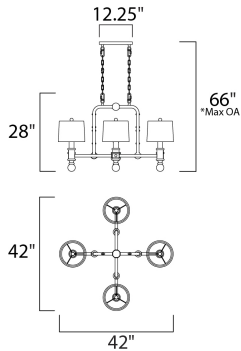

*max overall height

MEASUREMENTS

- DIMENSION : 24" L x 24" W x 12" H
- MAX OAH : 49" OAH
- CANOPY : 5" W x 1" H x 5" L
- HANGING WEIGHT : 23.26 lb

LAMPING

- INPUT VOLTAGE : 120V
- BULB : 4 x 60W Incandescent E12 Candelabra , 240W Total
- BULB INCLUDED : (Not Included)
- DIMMABLE : Triac or ELV