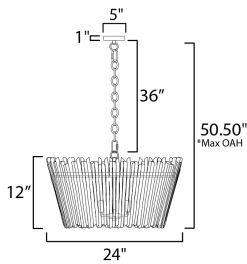

FINISHES OPTION

 Textured Bronze (TBZ)

MATERIAL

Eucalyptus, Steel

RATINGS

cULus
Dry Location

ADDITIONAL

OPERATING TEMPERATURE:
-20°C (-4°F), 40°C (104°F)

MEASUREMENTS

DIMENSION : 24" L x 24" W x 12" H
 MAX OAH : 49" OAH
 CANOPY : 5" W x 1" H x 5" L
 HANGING WEIGHT : 23.26 lb

LAMPING

INPUT VOLTAGE : 120V
 BULB : 4 x 60W Incandescent E12 Candelabra , 240W Total
 BULB INCLUDED : (Not Included)
 DIMMABLE : Triac or ELV