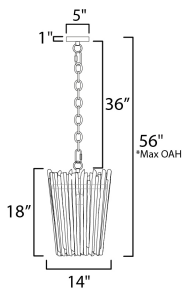

PRODUCT DESCRIPTION

Staggered branches of eucalyptus are meticulously linked together to form a tapered bouquet shade, showcasing exceptional handcraftsmanship. Each branch is individually shaped, with the wood finished in a hand-applied Weathered White that beautifully complements the multi-tonal Dark Bronze metal accents. A coordinating large wall sconce echoes this design, reinforcing the collection's cohesive style. This striking combination of natural materials and refined craftsmanship highlights the collection's inherent elegance.

*max overall height

MEASUREMENTS

- DIMENSION : 14" L x 14" W x 18" H
- MAX OAH : 54" OAH
- CANOPY : 5" W x 1" H x 5" L
- HANGING WEIGHT : 17 lb

LAMPING

- INPUT VOLTAGE : 120V
- BULB : 1 x 60W Incandescent E26 Medium , 60W Total
- BULB INCLUDED : (Not Included)
- DIMMABLE : Y