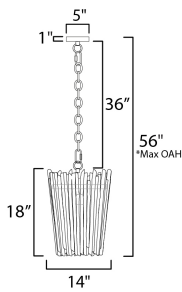

**PRODUCT DESCRIPTION**

Staggered branches of eucalyptus are meticulously linked together to form a tapered bouquet shade, showcasing exceptional handcraftsmanship. Each branch is individually shaped, with the wood finished in a hand-applied Weathered White that beautifully complements the multi-tonal Dark Bronze metal accents. A coordinating large wall sconce echoes this design, reinforcing the collection's cohesive style. This striking combination of natural materials and refined craftsmanship highlights the collection's inherent elegance.

\*max overall height

**MEASUREMENTS**

- DIMENSION : 14" L x 14" W x 18" H
- MAX OAH : 54" OAH
- CANOPY : 5" W x 1" H x 5" L
- HANGING WEIGHT : 17 lb

**LAMPING**

- INPUT VOLTAGE : 120V
- BULB : 1 x 60W Incandescent E26 Medium , 60W Total
- BULB INCLUDED : (Not Included)
- DIMMABLE : Y