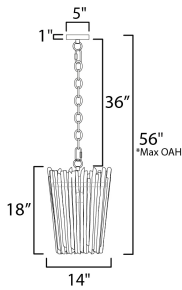

PRODUCT DESCRIPTION

Staggered branches of eucalyptus are meticulously linked together to form a tapered bouquet shade, showcasing exceptional handcraftsmanship. Each branch is individually shaped, with the wood finished in a hand-applied Weathered White that beautifully complements the multi-tonal Dark Bronze metal accents. A coordinating large wall sconce echoes this design, reinforcing the collection's cohesive style. This striking combination of natural materials and refined craftsmanship highlights the collection's inherent elegance.

*max overall height

MEASUREMENTS

- DIMENSION : 14" L x 14" W x 18" H
- MAX OAH : 54" OAH
- CANOPY : 5" W x 1" H x 5" L
- HANGING WEIGHT : 17 lb

LAMPING

- INPUT VOLTAGE : 120V
- BULB : 1 x 60W Incandescent E26 Medium , 60W Total
- BULB INCLUDED : (Not Included)
- DIMMABLE : Y