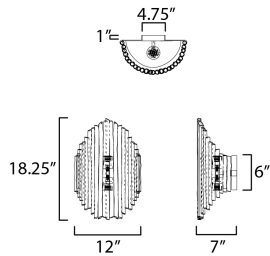

PRODUCT DESCRIPTION

Staggered branches of eucalyptus are meticulously linked together to form a tapered bouquet shade, showcasing exceptional handcraftsmanship. Each branch is individually shaped, with the wood finished in a hand-applied Weathered White that beautifully complements the multi-tonal Dark Bronze metal accents. A coordinating large wall sconce echoes this design, reinforcing the collection's cohesive style. This striking combination of natural materials and refined craftsmanship highlights the collection's inherent elegance.

MEASUREMENTS

DIMENSION : 12" W x 18.25" H x 8.5" Ext
 MAX OAH : 4.75" W x 6" H
 HANGING WEIGHT : 5.29 lb

LAMPING

INPUT VOLTAGE : 120V
 BULB : 2 x 60W Incandescent E26 Medium , 12W Total
 BULB INCLUDED : (Not Included)
 DIMMABLE : N