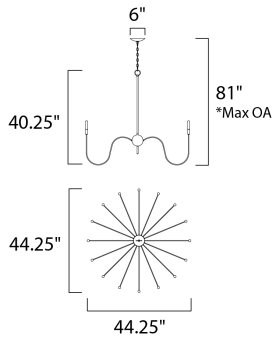

\*max overall height

**MEASUREMENTS**

DIMENSION : 44.25" L x 44.25" W x 40.25" H  
 MAX OAH : 81" OAH  
 CANOPY : 6.25" W x 1.25" H x 6.25" L  
 HANGING WEIGHT : 22.1 lb

**LAMPING**

INPUT VOLTAGE : 120V  
 BULB : 16 x 40W Incandescent E12 Candelabra , 640W Total  
 BULB INCLUDED : (Not Included)  
 DIMMABLE : Yes

**FINISHES OPTION**

 Polished Nickel (PN)

**MATERIAL**

Steel

**RATINGS**

cULus  
 Dry Location

**ADDITIONAL**

ADJUSTABLE  
 OPERATING TEMPERATURE:  
 -20°C (-4°F), 40°C (104°F)