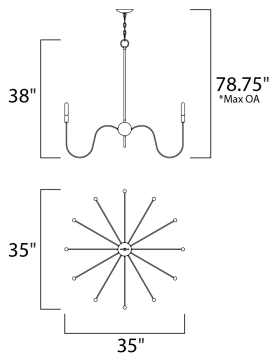

*max overall height

MEASUREMENTS

DIMENSION : 35" L x 35" W x 38" H
 MAX OAH : 78.75" OAH
 CANOPY : 5" W x 1" H x 5" L
 HANGING WEIGHT : 13.5 lb

LAMPING

INPUT VOLTAGE : 120V
 BULB : 12 x 40W Incandescent E12 Candelabra , 480W Total
 BULB INCLUDED : (Not Included)
 DIMMABLE : Yes