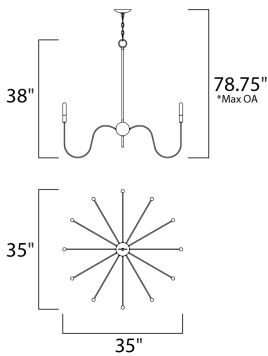

\*max overall height

**MEASUREMENTS**

DIMENSION : 35" L x 35" W x 38" H  
 MAX OAH : 78.75" OAH  
 CANOPY : 5" W x 1" H x 5" L  
 HANGING WEIGHT : 13.5 lb

**LAMPING**

INPUT VOLTAGE : 120V  
 BULB : 12 x 40W Incandescent E12 Candelabra , 480W Total  
 BULB INCLUDED : (Not Included)  
 DIMMABLE : Yes