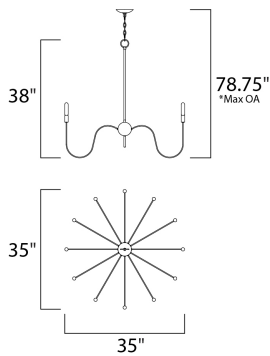

\*max overall height

**MEASUREMENTS**

DIMENSION : 35" L x 35" W x 38" H  
 MAX OAH : 78.75" OAH  
 CANOPY : 5" W x 1" H x 5" L  
 HANGING WEIGHT : 13.5 lb

**LAMPING**

INPUT VOLTAGE : 120V  
 BULB : 12 x 40W Incandescent E12 Candelabra , 480W Total  
 BULB INCLUDED : (Not Included)  
 DIMMABLE : Yes