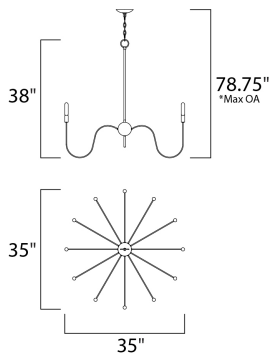

*max overall height

MEASUREMENTS

DIMENSION : 35" L x 35" W x 38" H
 MAX OAH : 78.75" OAH
 CANOPY : 5" W x 1" H x 5" L
 HANGING WEIGHT : 13.5 lb

LAMPING

INPUT VOLTAGE : 120V
 BULB : 12 x 40W Incandescent E12 Candelabra , 480W Total
 BULB INCLUDED : (Not Included)
 DIMMABLE : Yes