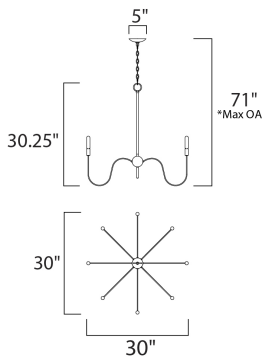

FINISHES OPTION

 Polished Nickel (PN)

MATERIAL

Steel

RATINGS

cULus
Dry Location

ADDITIONAL

ADJUSTABLE
OPERATING TEMPERATURE:
-20°C (-4°F), 40°C (104°F)

MEASUREMENTS

DIMENSION : 30" L x 30" W x 30.25" H
 MAX OAH : 71" OAH
 CANOPY : 5" W x 1" H x 5" L
 HANGING WEIGHT : 9.8 lb

LAMPING

INPUT VOLTAGE : 120V
 BULB : 8 x 40W Incandescent E12 Candelabra , 320W Total
 BULB INCLUDED : (Not Included)
 DIMMABLE : Yes