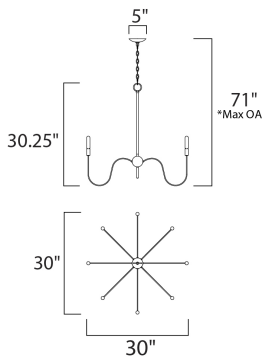

FINISHES OPTION

 Polished Nickel (PN)

MATERIAL

Steel

RATINGS

cULus
Dry Location

ADDITIONAL

ADJUSTABLE
OPERATING TEMPERATURE:
-20°C (-4°F), 40°C (104°F)

MEASUREMENTS

DIMENSION : 30" L x 30" W x 30.25" H
 MAX OAH : 71" OAH
 CANOPY : 5" W x 1" H x 5" L
 HANGING WEIGHT : 9.8 lb

LAMPING

INPUT VOLTAGE : 120V
 BULB : 8 x 40W Incandescent E12 Candleabra , 320W Total
 BULB INCLUDED : (Not Included)
 DIMMABLE : Yes