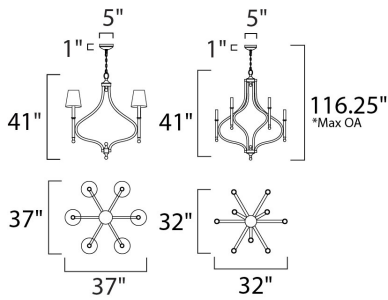

*max overall height

MEASUREMENTS

- DIMENSION : 37" L x 37" W x 41" H
- MAX OAH : 116.25" OAH
- CANOPY : 5" W x 1" H x 5" L
- HANGING WEIGHT : 46 lb

LAMPING

- INPUT VOLTAGE : 120V
- BULB : 9 x 40W Incandescent E12 Candelabra , 360W Total
- BULB INCLUDED : (Not Included)
- DIMMABLE : Yes