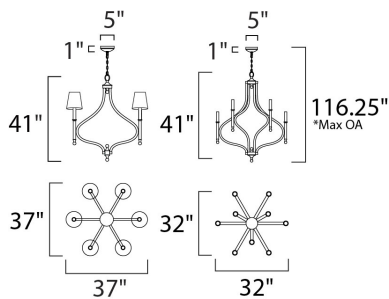

*max overall height

MEASUREMENTS

DIMENSION : 32" L x 32" W x 41" H
 MAX OAH : 116.25" OAH
 HANGING WEIGHT : 44 lb

LAMPING

INPUT VOLTAGE : 120V
 BULB : 9 x 40W Incandescent E12 Candelabra , 360W Total
 BULB INCLUDED : (Not Included)
 DIMMABLE : Yes