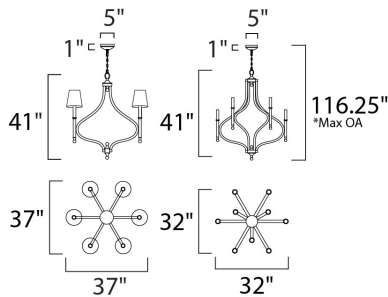

*max overall height

MEASUREMENTS

DIMENSION : 32" L x 32" W x 41" H
 MAX OAH : 116.25" OAH
 HANGING WEIGHT : 44 lb

LAMPING

INPUT VOLTAGE : 120V
 BULB : 9 x 40W Incandescent E12 Candelabra , 360W Total
 BULB INCLUDED : (Not Included)
 DIMMABLE : Yes