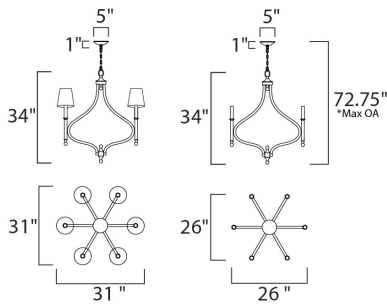

*max overall height

MEASUREMENTS

DIMENSION : 31" L x 31" W x 41" H
 MAX OAH : 72.75" OAH
 CANOPY : 5" W x 1" H x 5" L
 HANGING WEIGHT : 28 lb

LAMPING

INPUT VOLTAGE : 120V
 BULB : 6 x 40W Incandescent E12 Candelabra , 240W Total
 BULB INCLUDED : (Not Included)
 DIMMABLE : Yes