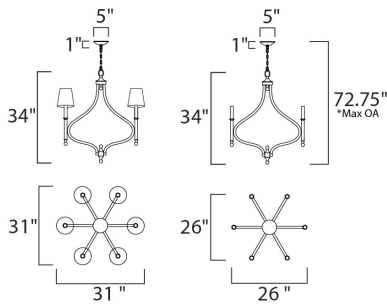

\*max overall height

**MEASUREMENTS**

DIMENSION : 31" L x 31" W x 41" H  
 MAX OAH : 72.75" OAH  
 CANOPY : 5" W x 1" H x 5" L  
 HANGING WEIGHT : 28 lb

**LAMPING**

INPUT VOLTAGE : 120V  
 BULB : 6 x 40W Incandescent E12 Candelabra , 240W Total  
 BULB INCLUDED : (Not Included)  
 DIMMABLE : Yes