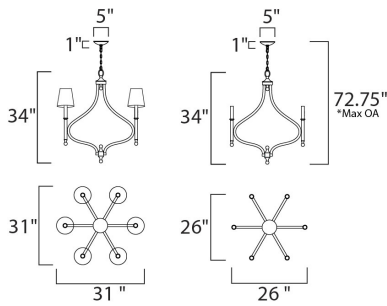

*max overall height

MEASUREMENTS

- DIMENSION : 31" L x 31" W x 41" H
- MAX OAH : 72.75" OAH
- CANOPY : 5" W x 1" H x 5" L
- HANGING WEIGHT : 28 lb

LAMPING

- INPUT VOLTAGE : 120V
- BULB : 6 x 40W Incandescent E12 Candelabra , 240W Total
- BULB INCLUDED : (Not Included)
- DIMMABLE : Yes