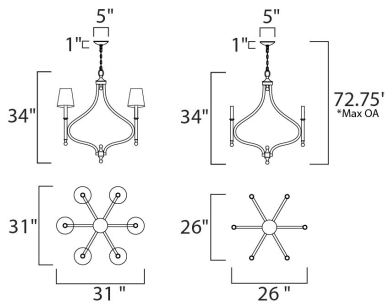

*max overall height

MEASUREMENTS

DIMENSION : 31" L x 31" W x 41" H
 MAX OAH : 72.75" OAH
 CANOPY : 5" W x 1" H x 5" L
 HANGING WEIGHT : 28 lb

LAMPING

INPUT VOLTAGE : 120V
 BULB : 6 x 40W Incandescent E12 Candelabra , 240W Total
 BULB INCLUDED : (Not Included)
 DIMMABLE : Yes