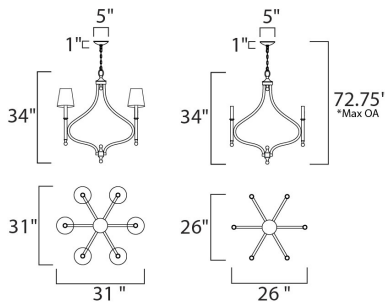

*max overall height

MEASUREMENTS

DIMENSION : 26" L x 26" W x 34" H
 MAX OAH : 72.75" OAH
 CANOPY : 5" W x 1" H x 5" L
 HANGING WEIGHT : 26.4 lb

LAMPING

INPUT VOLTAGE : 120V
 BULB : 6 x 40W Incandescent E12 Candelabra , 240W Total
 BULB INCLUDED : (Not Included)
 DIMMABLE : Yes