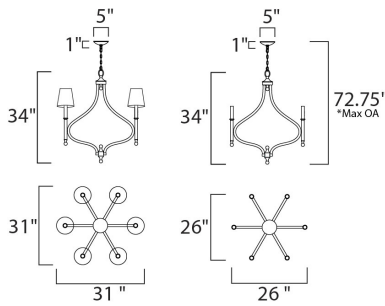

*max overall height

MEASUREMENTS

- DIMENSION : 26" L x 26" W x 34" H
- MAX OAH : 72.75" OAH
- CANOPY : 5" W x 1" H x 5" L
- HANGING WEIGHT : 26.4 lb

LAMPING

- INPUT VOLTAGE : 120V
- BULB : 6 x 40W Incandescent E12 Candelabra , 240W Total
- BULB INCLUDED : (Not Included)
- DIMMABLE : Yes