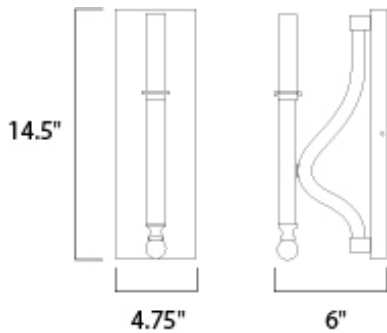

**MEASUREMENTS**

DIMENSION : 6.5" W x 19" H x 9" Ext  
 MAX OAH : 4.75" W x 1" H  
 HANGING WEIGHT : 4 lb

**LAMPING**

INPUT VOLTAGE : 120V  
 BULB : 1 x 40W Incandescent E12 Candelabra , 40W Total  
 BULB INCLUDED : (Not Included)  
 DIMMABLE : Yes