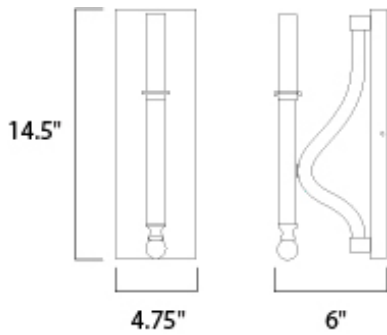

MEASUREMENTS

DIMENSION : 4.75" W x 14.5" H x 6" Ext
 MAX OAH : 4.75" W x 1" H
 HANGING WEIGHT : 3.74 lb

LAMPING

INPUT VOLTAGE : 120V
 BULB : 1 x 40W Incandescent E12 Candelabra , 40W Total
 BULB INCLUDED : (Not Included)
 DIMMABLE : Yes