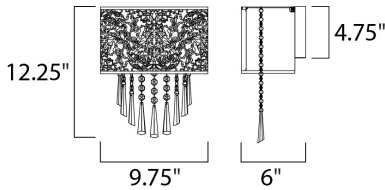

**MEASUREMENTS**

DIMENSION : 9.75" W x 12.25" H x 6" Ext  
 MAX OAH : 4.75" W  
 CANOPY : 5.91" W x 0.79" H x 7.08" L  
 HANGING WEIGHT : 2.2 lb

**LAMPING**

INPUT VOLTAGE : 120V  
 LUMENS : 1,000 Rated  
 BULB : 2 x 40W Xenon G9 , 80W Total  
 BULB INCLUDED : (Included)  
 DIMMABLE : Yes  
 COLOR\_TEMP : 2900K