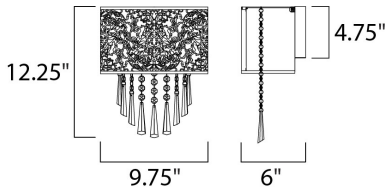

MEASUREMENTS

- DIMENSION : 9.75" W x 12.25" H x 6" Ext
- MAX OAH : 4.75" W
- CANOPY : 5.91" W x 0.79" H x 7.08" L
- HANGING WEIGHT : 2.2 lb

LAMPING

- INPUT VOLTAGE : 120V
- LUMENS : 1,000 Rated
- BULB : 2 x 40W Xenon G9 , 80W Total
- BULB INCLUDED : (Included)
- DIMMABLE : Yes
- COLOR_TEMP : 2900K