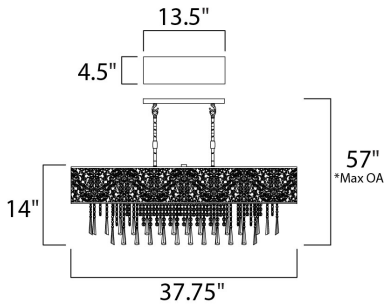

PRODUCT DESCRIPTION

The Rapture Collection's delicate pattern in Satin Nickel stainless steel creates a silhouette against the inner fabric shade available in your choice of White, Black or Red. The shimmer of crystal adds a touch of elegance to this transitional style.

*max overall height

MEASUREMENTS

- DIMENSION : 37.75" L x 8.25" W x 14" H
- MAX OAH : 57" OAH
- CANOPY : 4.53" W x 0.35" H x 13.58" L
- HANGING WEIGHT : 16.32 lb

LAMPING

- INPUT VOLTAGE : 120V
- LUMENS : 5,250 Rated
- BULB : 7 x 40W Xenon G9 , 280W Total
- BULB INCLUDED : (Included)
- DIMMABLE : Yes
- COLOR_TEMP : 2900K

FINISHES OPTION

- Satin Nickel (SN)

GLASS

- White WT

MATERIAL

- Stainless Steel, Fabric, Crystal

RATINGS

- cETLus
- Dry Location