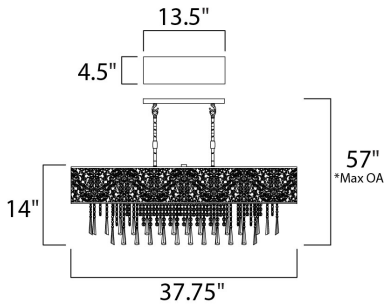

PRODUCT DESCRIPTION

The Rapture Collection's delicate pattern in Satin Nickel stainless steel creates a silhouette against the inner fabric shade available in your choice of White, Black or Red. The shimmer of crystal adds a touch of elegance to this transitional style.

*max overall height

MEASUREMENTS

DIMENSION : 37.75" L x 8.25" W x 14" H
 MAX OAH : 57" OAH
 CANOPY : 4.53" W x 0.35" H x 13.58" L
 HANGING WEIGHT : 16.32 lb

LAMPING

INPUT VOLTAGE : 120V
 LUMENS : 5,250 Rated
 BULB : 7 x 40W Xenon G9 , 280W Total
 BULB INCLUDED : (Included)
 DIMMABLE : Yes
 COLOR_TEMP : 2900K

FINISHES OPTION

 Satin Nickel (SN)

GLASS

White WT

MATERIAL

Stainless Steel, Fabric, Crystal

RATINGS

cETLus
 Dry Location