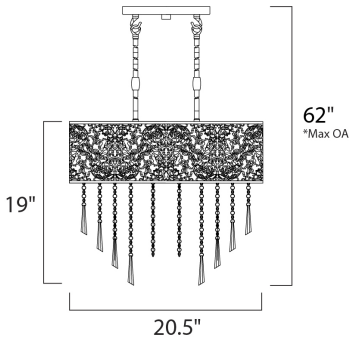

PRODUCT DESCRIPTION

The Rapture Collection's delicate pattern in Satin Nickel stainless steel creates a silhouette against the inner fabric shade available in your choice of White, Black or Red. The shimmer of crystal adds a touch of elegance to this transitional style.

*max overall height of fixture

MEASUREMENTS

- DIMENSION : 20.5" W x 19" H
- MAX OAH : 62" OAH
- CANOPY : 9.06" W x 0.79" H x 9.06" L
- HANGING WEIGHT : 11.44 lb

LAMPING

- INPUT VOLTAGE : 120V
- LUMENS : 6,750 Rated
- BULB : 9 x 40W Xenon G9 , 360W Total
- BULB INCLUDED : (Included)
- DIMMABLE : Yes
- COLOR_TEMP : 2900K

FINISHES OPTION

-  Satin Nickel (SN)

GLASS

- White WT

MATERIAL

- Stainless Steel, Fabric, Crystal

RATINGS

- cETLus
- Dry Location