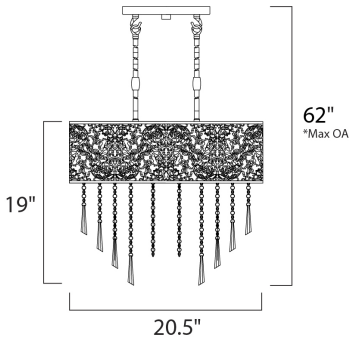

**PRODUCT DESCRIPTION**

The Rapture Collection's delicate pattern in Satin Nickel stainless steel creates a silhouette against the inner fabric shade available in your choice of White, Black or Red. The shimmer of crystal adds a touch of elegance to this transitional style.

\*max overall height of fixture

**MEASUREMENTS**

- DIMENSION : 20.5" W x 19" H
- MAX OAH : 62" OAH
- CANOPY : 9.06" W x 0.79" H x 9.06" L
- HANGING WEIGHT : 11.44 lb

**LAMPING**

- INPUT VOLTAGE : 120V
- LUMENS : 6,750 Rated
- BULB : 9 x 40W Xenon G9 , 360W Total
- BULB INCLUDED : (Included)
- DIMMABLE : Yes
- COLOR\_TEMP : 2900K

**FINISHES OPTION**

-  Satin Nickel (SN)

**GLASS**

- White WT

**MATERIAL**

- Stainless Steel, Fabric, Crystal

**RATINGS**

- cETLus
- Dry Location