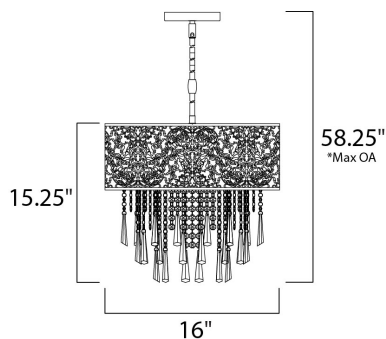

**PRODUCT DESCRIPTION**

The Rapture Collection's delicate pattern in Satin Nickel stainless steel creates a silhouette against the inner fabric shade available in your choice of White, Black or Red. The shimmer of crystal adds a touch of elegance to this transitional style.

\*max overall height

**MEASUREMENTS**

- DIMENSION : 16" W x 15.25" H
- MAX OAH : 58.25" OAH
- CANOPY : 4.72" W x 0.79" H x 4.72" L
- HANGING WEIGHT : 9.26 lb

**LAMPING**

- INPUT VOLTAGE : 120V
- LUMENS : 3,750 Rated
- BULB : 5 x 40W Xenon G9 , 200W Total
- BULB INCLUDED : (Included)
- DIMMABLE : Yes
- COLOR\_TEMP : 2900K

**FINISHES OPTION**

**GLASS**

White WT

**MATERIAL**

Stainless Steel, Fabric, Crystal

**RATINGS**

cETLus  
Dry Location

**ADDITIONAL**