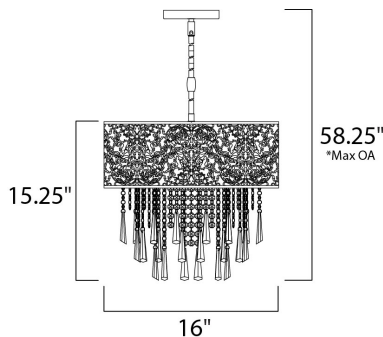

PRODUCT DESCRIPTION

The Rapture Collection's delicate pattern in Satin Nickel stainless steel creates a silhouette against the inner fabric shade available in your choice of White, Black or Red. The shimmer of crystal adds a touch of elegance to this transitional style.

*max overall height

MEASUREMENTS

- DIMENSION : 16" W x 15.25" H
- MAX OAH : 58.25" OAH
- CANOPY : 4.72" W x 0.79" H x 4.72" L
- HANGING WEIGHT : 9.26 lb

LAMPING

- INPUT VOLTAGE : 120V
- LUMENS : 3,750 Rated
- BULB : 5 x 40W Xenon G9 , 200W Total
- BULB INCLUDED : (Included)
- DIMMABLE : Yes
- COLOR_TEMP : 2900K

FINISHES OPTION

GLASS

White WT

MATERIAL

Stainless Steel, Fabric, Crystal

RATINGS

cETLus
Dry Location

ADDITIONAL