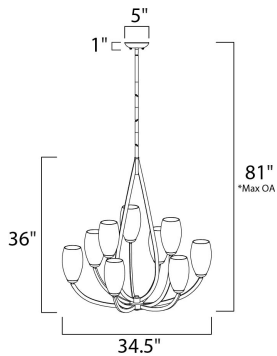

**PRODUCT DESCRIPTION**

Heavy arms sweep up from the bottom of a large teardrop center column to support the tall Satin White Glass shades of the Elan collection. The choice of elegant finishes includes Textured Ebony or Polished Chrome.

\*max overall height

**MEASUREMENTS**

- DIMENSION : 34.5" W x 36" H
- MAX OAH : 81" OAH
- CANOPY : 5" W x 1" H x 5" L
- HANGING WEIGHT : 25.92 lb

**LAMPING**

- INPUT VOLTAGE : 120V
- BULB : 9 x 60W Incandescent E26 Medium , 540W Total
- BULB INCLUDED : (Not Included)
- DIMMABLE : Yes