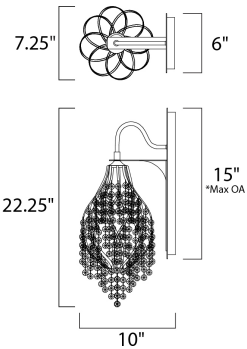

*max overall height

MEASUREMENTS

DIMENSION : 7.25" W x 22.25" H x 10" Ext
 MAX OAH : 6" W x 15" H
 HANGING WEIGHT : 5.06 lb

LAMPING

INPUT VOLTAGE : 120V
 BULB : 1 x 60W Incandescent E12 Candelabra , 60W Total
 BULB INCLUDED : (Not Included)
 DIMMABLE : Yes
 LIGHTING_DIRECTION : Down