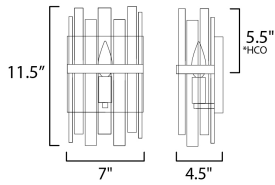

LAMPING

BULB : 1 x 60W Incandescent E12 Candelabra , 60W
Total
BULB INCLUDED : (Not Included)
DIMMABLE : Y
LIGHTING_DIRECTION : UP