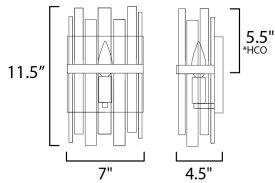

LAMPING

BULB : 1 x 60W Incandescent E12 Candelabra , 60W
Total
BULB INCLUDED : (Not Included)
DIMMABLE : Y
LIGHTING_DIRECTION : UP