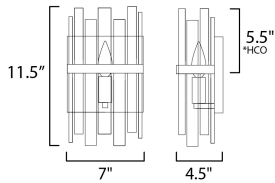

PRODUCT DESCRIPTION

Gracefully flowing molten glass panels with a uniquely organic aesthetic encircle rings of rich Darkened Bronze metal or hand-applied Gold Leaf. This refined interpretation of tiered glass pendants exudes warmth and elegance, effortlessly blending a moody ambiance with timeless contemporary charm.