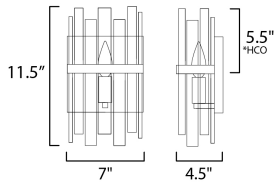

LAMPING

BULB : 1 x 60W Incandescent E12 Candelabra , 60W Total
BULB INCLUDED : (Not Included)
DIMMABLE : Y
LIGHTING_DIRECTION : UP