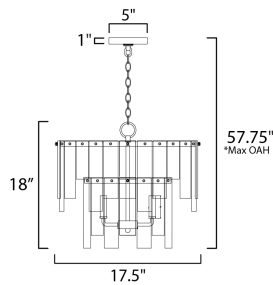

*max overall height

MEASUREMENTS

DIMENSION : 17.5" L x 17.5" W x 18" H
 MAX OAH : 56" OAH
 CANOPY : 5" W x 1" H x 5" L
 HANGING WEIGHT :

LAMPING

INPUT VOLTAGE : 120V
 BULB : 4 x 60W Incandescent E12 Candelabra , 240W Total
 BULB INCLUDED : (Not Included)
 DIMMABLE : Y