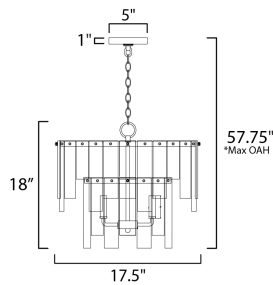

\*max overall height

**MEASUREMENTS**

- DIMENSION : 17.5" L x 17.5" W x 18" H
- MAX OAH : 56" OAH
- CANOPY : 5" W x 1" H x 5" L
- HANGING WEIGHT :

**LAMPING**

- INPUT VOLTAGE : 120V
- BULB : 4 x 60W Incandescent E12 Candelabra , 240W Total
- BULB INCLUDED : (Not Included)
- DIMMABLE : Y