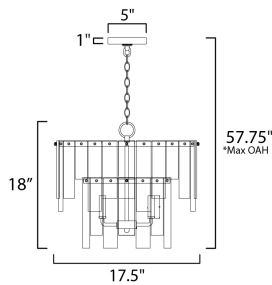

**ADDITIONAL**

OPERATING TEMPERATURE:  
-20°C (-4°F), 40°C (104°F)

**MEASUREMENTS**

- DIMENSION : 17.5" L x 17.5" W x 18" H
- MAX OAH : 56" OAH
- CANOPY : 5" W x 1" H x 5" L
- HANGING WEIGHT :

**LAMPING**

- INPUT VOLTAGE : 120V
- BULB : 4 x 60W Incandescent E12 Candelabra , 240W Total
- BULB INCLUDED : (Not Included)
- DIMMABLE : Y

\*max overall height

Always consult a qualified electrician before installing any lighting product.