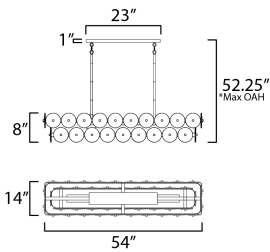

*max overall height

MEASUREMENTS

- DIMENSION : 54" L x 14" W x 8" H
- MAX OAH : 52.25" OAH
- CANOPY : 4" W x 1" H x 23" L
- HANGING WEIGHT : 65.27 lb

LAMPING

- INPUT VOLTAGE : 120V
- BULB : 5 x 60W Incandescent E26 Medium , 300W Total
- BULB INCLUDED : (Not Included)
- DIMMABLE : Y