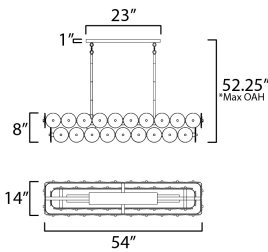

\*max overall height

**MEASUREMENTS**

DIMENSION : 54" L x 14" W x 8" H  
 MAX OAH : 52.25" OAH  
 CANOPY : 4" W x 1" H x 23" L  
 HANGING WEIGHT : 65.27 lb

**LAMPING**

INPUT VOLTAGE : 120V  
 BULB : 5 x 60W Incandescent E26 Medium , 300W Total  
 BULB INCLUDED : (Not Included)  
 DIMMABLE : Y