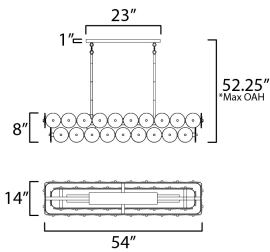

*max overall height

MEASUREMENTS

DIMENSION : 54" L x 14" W x 8" H
 MAX OAH : 52.25" OAH
 CANOPY : 4" W x 1" H x 23" L
 HANGING WEIGHT : 65.27 lb

LAMPING

INPUT VOLTAGE : 120V
 BULB : 5 x 60W Incandescent E26 Medium , 300W Total
 BULB INCLUDED : (Not Included)
 DIMMABLE : Y