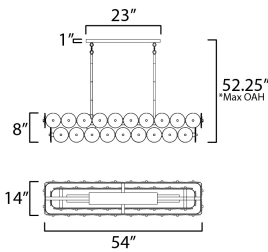

\*max overall height

**MEASUREMENTS**

- DIMENSION : 54" L x 14" W x 8" H
- MAX OAH : 52.25" OAH
- CANOPY : 4" W x 1" H x 23" L
- HANGING WEIGHT : 65.27 lb

**LAMPING**

- INPUT VOLTAGE : 120V
- BULB : 5 x 60W Incandescent E26 Medium , 300W Total
- BULB INCLUDED : (Not Included)
- DIMMABLE : Y