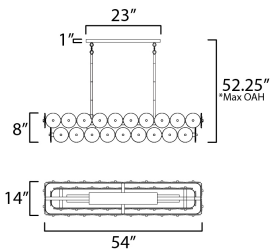

\*max overall height

**MEASUREMENTS**

- DIMENSION : 54" L x 14" W x 8" H
- MAX OAH : 52.25" OAH
- CANOPY : 4" W x 1" H x 23" L
- HANGING WEIGHT : 65.27 lb

**LAMPING**

- INPUT VOLTAGE : 120V
- BULB : 5 x 60W Incandescent E26 Medium , 300W Total
- BULB INCLUDED : (Not Included)
- DIMMABLE : Y