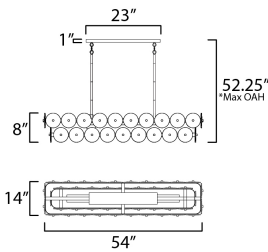

ADDITIONAL

OPERATING TEMPERATURE:
-20°C (-4°F), 40°C (104°F)

MEASUREMENTS

- DIMENSION : 54" L x 14" W x 8" H
- MAX OAH : 52.25" OAH
- CANOPY : 4" W x 1" H x 23" L
- HANGING WEIGHT : 65.27 lb

LAMPING

- INPUT VOLTAGE : 120V
- BULB : 5 x 60W Incandescent E26 Medium , 300W Total
- BULB INCLUDED : (Not Included)
- DIMMABLE : Y