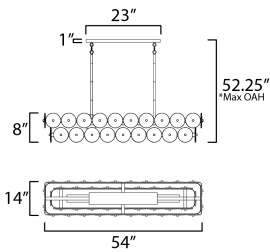

ADDITIONAL

OPERATING TEMPERATURE:
-20°C (-4°F), 40°C (104°F)

MEASUREMENTS

- DIMENSION : 54" L x 14" W x 8" H
- MAX OAH : 52.25" OAH
- CANOPY : 4" W x 1" H x 23" L
- HANGING WEIGHT : 65.27 lb

LAMPING

- INPUT VOLTAGE : 120V
- BULB : 5 x 60W Incandescent E26 Medium , 300W Total
- BULB INCLUDED : (Not Included)
- DIMMABLE : Y