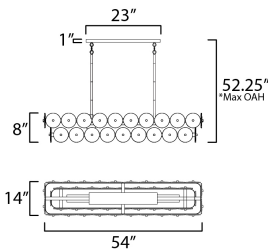

**ADDITIONAL**

OPERATING TEMPERATURE:  
-20°C (-4°F), 40°C (104°F)

**MEASUREMENTS**

- DIMENSION : 54" L x 14" W x 8" H
- MAX OAH : 52.25" OAH
- CANOPY : 4" W x 1" H x 23" L
- HANGING WEIGHT : 65.27 lb

**LAMPING**