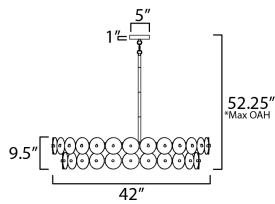

**MEASUREMENTS**

- DIMENSION : 42" L x 42" W x 9.5" H
- MAX OAH : 52.25" OAH
- CANOPY : 5" W x 1" H x 5" L
- HANGING WEIGHT : 74.09 lb

**LAMPING**

- INPUT VOLTAGE : 120V
- BULB : 8 x 60W Incandescent E26 Medium , 480W Total
- BULB INCLUDED : (Not Included)
- DIMMABLE : Y