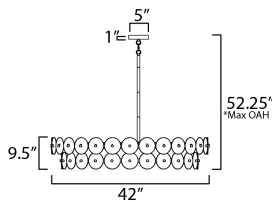

MEASUREMENTS

- DIMENSION : 42" L x 42" W x 9.5" H
- MAX OAH : 52.25" OAH
- CANOPY : 5" W x 1" H x 5" L
- HANGING WEIGHT : 74.09 lb

LAMPING

- INPUT VOLTAGE : 120V
- BULB : 8 x 60W Incandescent E26 Medium , 480W Total
- BULB INCLUDED : (Not Included)
- DIMMABLE : Y