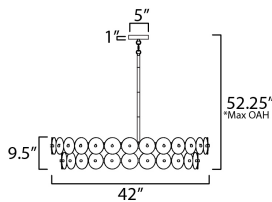

ADDITIONAL

OPERATING TEMPERATURE:
-20°C (-4°F), 40°C (104°F)

MEASUREMENTS

- DIMENSION : 42" L x 42" W x 9.5" H
- MAX OAH : 52.25" OAH
- CANOPY : 5" W x 1" H x 5" L
- HANGING WEIGHT : 74.09 lb

LAMPING

- INPUT VOLTAGE : 120V
- BULB : 8 x 60W Incandescent E26 Medium , 480W Total
- BULB INCLUDED : (Not Included)
- DIMMABLE : Y