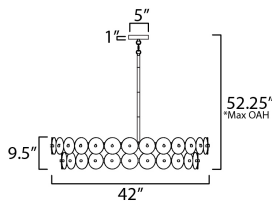

LAMPING

- INPUT VOLTAGE : 120V
- BULB : 8 x 60W Incandescent E26 Medium , 480W Total
- BULB INCLUDED : (Not Included)
- DIMMABLE : Y

*max overall height