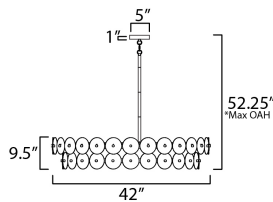

MEASUREMENTS

DIMENSION : 42" L x 42" W x 9.5" H
 MAX OAH : 52.25" OAH
 CANOPY : 5" W x 1" H x 5" L
 HANGING WEIGHT : 74.09 lb

LAMPING

INPUT VOLTAGE : 120V
 BULB : 8 x 60W Incandescent E26 Medium , 480W Total
 BULB INCLUDED : (Not Included)
 DIMMABLE : Y