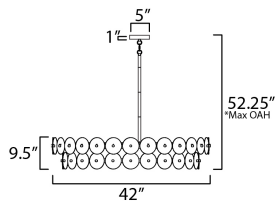

MEASUREMENTS

DIMENSION : 42" L x 42" W x 9.5" H
 MAX OAH : 52.25" OAH
 CANOPY : 5" W x 1" H x 5" L
 HANGING WEIGHT : 74.09 lb

LAMPING

INPUT VOLTAGE : 120V
 BULB : 8 x 60W Incandescent E26 Medium , 480W Total
 BULB INCLUDED : (Not Included)
 DIMMABLE : Y