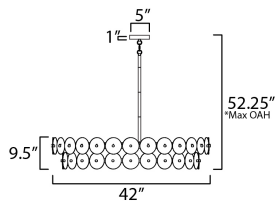

MEASUREMENTS

- DIMENSION : 42" L x 42" W x 9.5" H
- MAX OAH : 52.25" OAH
- CANOPY : 5" W x 1" H x 5" L
- HANGING WEIGHT : 74.09 lb

LAMPING

- INPUT VOLTAGE : 120V
- BULB : 8 x 60W Incandescent E26 Medium , 480W Total
- BULB INCLUDED : (Not Included)
- DIMMABLE : Triac or ELV