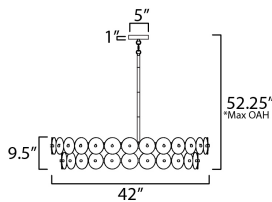

MEASUREMENTS

DIMENSION : 42" L x 42" W x 9.5" H
 MAX OAH : 52.25" OAH
 CANOPY : 5" W x 1" H x 5" L
 HANGING WEIGHT : 74.09 lb

LAMPING

INPUT VOLTAGE : 120V
 BULB : 8 x 60W Incandescent E26 Medium , 480W Total
 BULB INCLUDED : (Not Included)
 DIMMABLE : Y