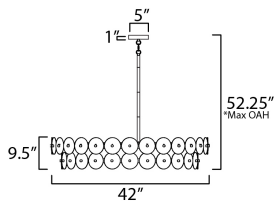

ADDITIONAL

OPERATING TEMPERATURE:
-20°C (-4°F), 40°C (104°F)

MEASUREMENTS

- DIMENSION : 42" L x 42" W x 9.5" H
- MAX OAH : 52.25" OAH
- CANOPY : 5" W x 1" H x 5" L
- HANGING WEIGHT : 74.09 lb

LAMPING

- INPUT VOLTAGE : 120V
- BULB : 8 x 60W Incandescent E26 Medium , 480W Total
- BULB INCLUDED : (Not Included)
- DIMMABLE : Y