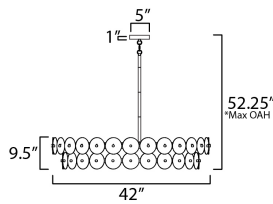

**MEASUREMENTS**

DIMENSION : 42" L x 42" W x 9.5" H  
 MAX OAH : 52.25" OAH  
 CANOPY : 5" W x 1" H x 5" L  
 HANGING WEIGHT : 74.09 lb

**LAMPING**

INPUT VOLTAGE : 120V  
 BULB : 8 x 60W Incandescent E26 Medium , 480W Total  
 BULB INCLUDED : (Not Included)  
 DIMMABLE : Y