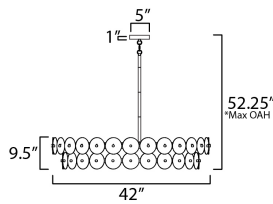

MEASUREMENTS

DIMENSION : 42" L x 42" W x 9.5" H
 MAX OAH : 52.25" OAH
 CANOPY : 5" W x 1" H x 5" L
 HANGING WEIGHT : 74.09 lb

LAMPING

INPUT VOLTAGE : 120V
 BULB : 8 x 60W Incandescent E26 Medium , 480W Total
 BULB INCLUDED : (Not Included)
 DIMMABLE : Y