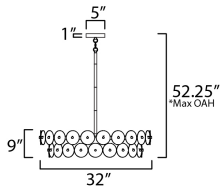

**MEASUREMENTS**

- DIMENSION : 32" L x 32" W x 9" H
- MAX OAH : 52.25" OAH
- CANOPY : 5" W x 1" H x 5" L
- HANGING WEIGHT : 56.25 lb

**LAMPING**

- INPUT VOLTAGE : 120V
- BULB : 6 x 60W Incandescent E26 Medium , 360W Total
- BULB INCLUDED : (Not Included)
- DIMMABLE : Triac or ELV