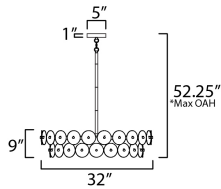

**MEASUREMENTS**

DIMENSION : 32" L x 32" W x 9" H  
 MAX OAH : 52.25" OAH  
 CANOPY : 5" W x 1" H x 5" L  
 HANGING WEIGHT : 56.25 lb

**LAMPING**

INPUT VOLTAGE : 120V  
 BULB : 6 x 60W Incandescent E26 Medium , 360W Total  
 BULB INCLUDED : (Not Included)  
 DIMMABLE : Triac or ELV