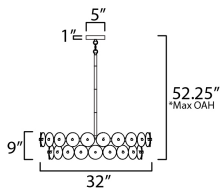

MEASUREMENTS

DIMENSION : 32" L x 32" W x 9" H
 MAX OAH : 52.25" OAH
 CANOPY : 5" W x 1" H x 5" L
 HANGING WEIGHT : 56.25 lb

LAMPING

INPUT VOLTAGE : 120V
 BULB : 6 x 60W Incandescent E26 Medium , 360W Total
 BULB INCLUDED : (Not Included)
 DIMMABLE : Y