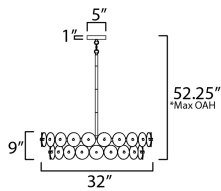

MEASUREMENTS

DIMENSION : 32" L x 32" W x 9" H
 MAX OAH : 52.25" OAH
 CANOPY : 5" W x 1" H x 5" L
 HANGING WEIGHT : 56.25 lb

LAMPING

INPUT VOLTAGE : 120V
 BULB : 6 x 60W Incandescent E26 Medium , 360W Total
 BULB INCLUDED : (Not Included)
 DIMMABLE : Triac or ELV