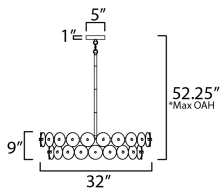

**MEASUREMENTS**

DIMENSION : 32" L x 32" W x 9" H  
 MAX OAH : 52.25" OAH  
 CANOPY : 5" W x 1" H x 5" L  
 HANGING WEIGHT : 56.25 lb

**LAMPING**

INPUT VOLTAGE : 120V  
 BULB : 6 x 60W Incandescent E26 Medium , 360W Total  
 BULB INCLUDED : (Not Included)  
 DIMMABLE : Y