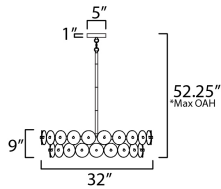

MEASUREMENTS

- DIMENSION : 32" L x 32" W x 9" H
- MAX OAH : 52.25" OAH
- CANOPY : 5" W x 1" H x 5" L
- HANGING WEIGHT : 56.25 lb

LAMPING

- INPUT VOLTAGE : 120V
- BULB : 6 x 60W Incandescent E26 Medium , 360W Total
- BULB INCLUDED : (Not Included)
- DIMMABLE : Triac or ELV