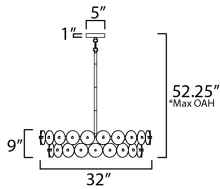

**MEASUREMENTS**

DIMENSION : 32" L x 32" W x 9" H  
 MAX OAH : 52.25" OAH  
 CANOPY : 5" W x 1" H x 5" L  
 HANGING WEIGHT : 56.25 lb

**LAMPING**

INPUT VOLTAGE : 120V  
 BULB : 6 x 60W Incandescent E26 Medium , 360W Total  
 BULB INCLUDED : (Not Included)  
 DIMMABLE : Triac or ELV