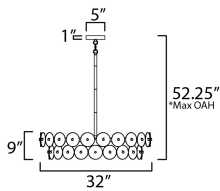

MEASUREMENTS

DIMENSION : 32" L x 32" W x 9" H
 MAX OAH : 52.25" OAH
 CANOPY : 5" W x 1" H x 5" L
 HANGING WEIGHT : 56.25 lb

LAMPING

INPUT VOLTAGE : 120V
 BULB : 6 x 60W Incandescent E26 Medium , 360W Total
 BULB INCLUDED : (Not Included)
 DIMMABLE : Y