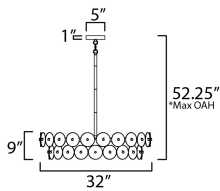

**MEASUREMENTS**

DIMENSION : 32" L x 32" W x 9" H  
 MAX OAH : 52.25" OAH  
 CANOPY : 5" W x 1" H x 5" L  
 HANGING WEIGHT : 56.25 lb

**LAMPING**

INPUT VOLTAGE : 120V  
 BULB : 6 x 60W Incandescent E26 Medium , 360W Total  
 BULB INCLUDED : (Not Included)  
 DIMMABLE : Y