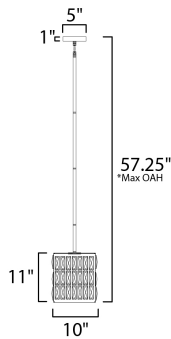

**PRODUCT DESCRIPTION**

Rectilinear Beveled Crystals bejewel a Matte Black frame creates stark contrast to this radiantly prismatic display of light. The bound crystal is fixed to the frame to reduce time spent dressing the fixture.

\*max overall height

**MEASUREMENTS**

- DIMENSION : 10" W x 11" H
- MAX OAH : 57.25" OAH
- CANOPY : 5" W x 1" H x 5" L
- HANGING WEIGHT : 8.8 lb

**LAMPING**

- INPUT VOLTAGE : 120V
- BULB : 1 x 60W Incandescent E26 , 60W Total
- BULB INCLUDED : (Not Included)
- DIMMABLE : Y