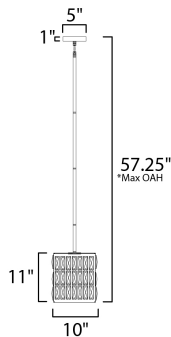

**PRODUCT DESCRIPTION**

Rectilinear Beveled Crystals bejewel a Matte Black frame creates stark contrast to this radiantly prismatic display of light. The bound crystal is fixed to the frame to reduce time spent dressing the fixture.

\*max overall height

**MEASUREMENTS**

- DIMENSION : 10" W x 11" H
- MAX OAH : 57.25" OAH
- CANOPY : 5" W x 1" H x 5" L
- HANGING WEIGHT : 8.8 lb

**LAMPING**

- INPUT VOLTAGE : 120V
- BULB : 1 x 60W Incandescent E26 , 60W Total
- BULB INCLUDED : (Not Included)
- DIMMABLE : Y