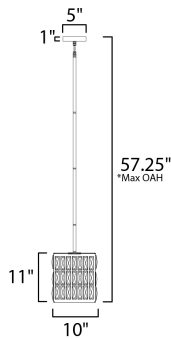

PRODUCT DESCRIPTION

Rectilinear Beveled Crystals bejewel a Matte Black frame creates stark contrast to this radiantly prismatic display of light. The bound crystal is fixed to the frame to reduce time spent dressing the fixture.

*max overall height

MEASUREMENTS

- DIMENSION : 10" W x 11" H
- MAX OAH : 57.25" OAH
- CANOPY : 5" W x 1" H x 5" L
- HANGING WEIGHT : 8.8 lb

LAMPING

- INPUT VOLTAGE : 120V
- BULB : 1 x 60W Incandescent E26 , 60W Total
- BULB INCLUDED : (Not Included)
- DIMMABLE : Y