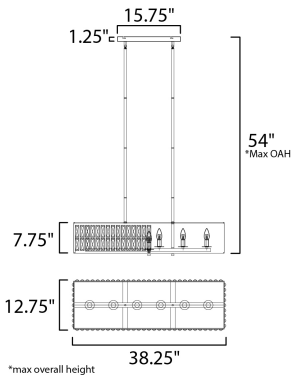

MEASUREMENTS

- DIMENSION : 38.25" L x 12.75" W x 7.75" H
- MAX OAH : 54" OAH
- CANOPY : 4.25" W x 1.25" H x 15.75" L
- HANGING WEIGHT : 25.74 lb

LAMPING

- INPUT VOLTAGE : 120V
- BULB : 6 x 40W Incandescent E12 , 240W Total
- BULB INCLUDED : (Not Included)
- DIMMABLE : Y