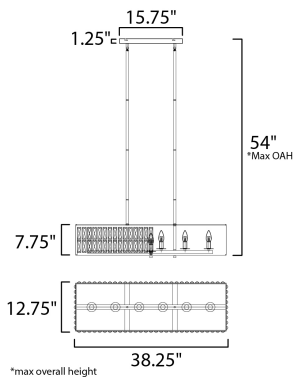

MEASUREMENTS

- DIMENSION : 38.25" L x 12.75" W x 7.75" H
- MAX OAH : 54" OAH
- CANOPY : 4.25" W x 1.25" H x 15.75" L
- HANGING WEIGHT : 25.74 lb

LAMPING

- INPUT VOLTAGE : 120V
- BULB : 6 x 40W Incandescent E12 , 240W Total
- BULB INCLUDED : (Not Included)
- DIMMABLE : Y