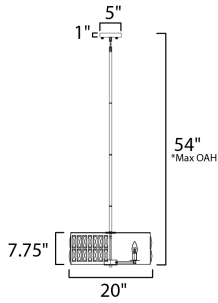

\*max overall height

**MEASUREMENTS**

- DIMENSION : 20" W x 7.75" H
- MAX OAH : 54" OAH
- CANOPY : 5" W x 1" H x 5" L
- HANGING WEIGHT : 14.96 lb

**LAMPING**

- INPUT VOLTAGE : 120V
- BULB : 4 x 40W Incandescent E12 , 160W Total
- BULB INCLUDED : (Not Included)
- DIMMABLE : Y