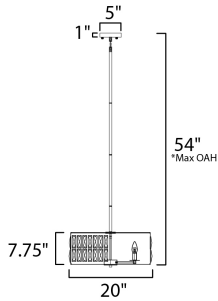

\*max overall height

**MEASUREMENTS**

- DIMENSION : 20" W x 7.75" H
- MAX OAH : 54" OAH
- CANOPY : 5" W x 1" H x 5" L
- HANGING WEIGHT : 14.96 lb

**LAMPING**

- INPUT VOLTAGE : 120V
- BULB : 4 x 40W Incandescent E12 , 160W Total
- BULB INCLUDED : (Not Included)
- DIMMABLE : Y