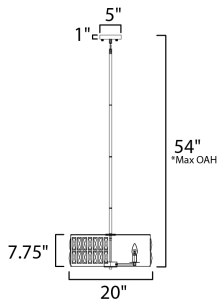

*max overall height

MEASUREMENTS

- DIMENSION : 20" W x 7.75" H
- MAX OAH : 54" OAH
- CANOPY : 5" W x 1" H x 5" L
- HANGING WEIGHT : 14.96 lb

LAMPING

- INPUT VOLTAGE : 120V
- BULB : 4 x 40W Incandescent E12 , 160W Total
- BULB INCLUDED : (Not Included)
- DIMMABLE : Y