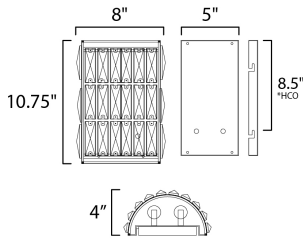

PRODUCT DESCRIPTION

Rectilinear Beveled Crystals bejewel a Matte Black frame creates stark contrast to this radiantly prismatic display of light. The bound crystal is fixed to the frame to reduce time spent dressing the fixture.

MEASUREMENTS

DIMENSION : 8" W x 10.75" H x 4" Ext
MAX OAH : 5" W x 10.25" H
HANGING WEIGHT : 3.3 lb

LAMPING

INPUT VOLTAGE : 120V
BULB : 2 x 40W Incandescent E12 , 80W Total
BULB INCLUDED : (Not Included)
DIMMABLE : Y
LIGHTING_DIRECTION : Omni

FINISHES OPTION

Black (BK)

GLASS

Beveled Crystal BC

MATERIAL

Steel+Crystal

RATINGS

cETLus
Dry Location
ADA

ADDITIONAL

INSTALL UP/DOWN: Up
OPERATING TEMPERATURE:
-20°C (-4°F), 40°C (104°F)

Always consult a qualified electrician before installing any lighting product.