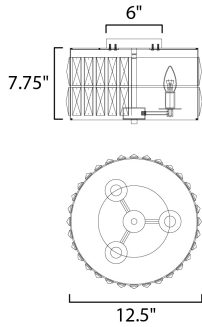

**PRODUCT DESCRIPTION**

Rectilinear Beveled Crystals bejewel a Matte Black frame creates stark contrast to this radiantly prismatic display of light. The bound crystal is fixed to the frame to reduce time spent dressing the fixture.

**MEASUREMENTS**

DIMENSION : 12.5" L x 12.5" W x 7.75" H  
 CANOPY : 6" W x 0.75" H x 6" L  
 HANGING WEIGHT : 7.26 lb

**LAMPING**

INPUT VOLTAGE : 120V  
 BULB : 3 x 40W Incandescent E12 , 120W Total  
 BULB INCLUDED : (Not Included)  
 DIMMABLE : Y