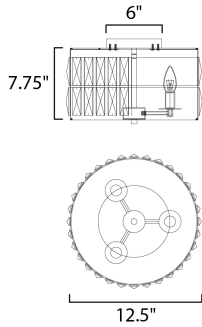

PRODUCT DESCRIPTION

Rectilinear Beveled Crystals bejewel a Matte Black frame creates stark contrast to this radiantly prismatic display of light. The bound crystal is fixed to the frame to reduce time spent dressing the fixture.

MEASUREMENTS

DIMENSION : 12.5" L x 12.5" W x 7.75" H
 CANOPY : 6" W x 0.75" H x 6" L
 HANGING WEIGHT : 7.26 lb

LAMPING

INPUT VOLTAGE : 120V
 BULB : 3 x 40W Incandescent E12 , 120W Total
 BULB INCLUDED : (Not Included)
 DIMMABLE : Y