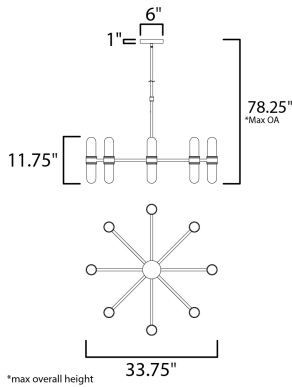

PRODUCT DESCRIPTION

This aptly named collection features a round tube frame of Matte Black with machined Brushed Aluminum accents and dual Clear dome glass diffusers which securely screw into each cup. Our vintage T6 lamps are included with each fixture to complete this classic design. There is also dual application for this collection in that it is suitable for Damp Location which allows for installation in both indoor and outdoor living spaces.

MEASUREMENTS

- DIMENSION : 33.75" L x 33.75" W x 11.75" H
- MAX OAH : 78.25" OAH
- CANOPY : 6" W x 1" H x 6" L
- HANGING WEIGHT : 23.76 lb

LAMPING

- INPUT VOLTAGE : 120V
- BULB : 16 x 40W Incandescent E12 Candelabra , 640W Total
- BULB INCLUDED : (Included)
- DIMMABLE : Yes
- COLOR_TEMP : 2400K