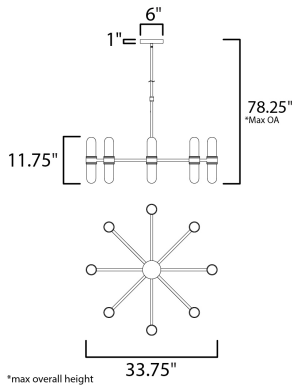

PRODUCT DESCRIPTION

This aptly named collection features a round tube frame of Matte Black with machined Brushed Aluminum accents and dual Clear dome glass diffusers which securely screw into each cup. Our vintage T6 lamps are included with each fixture to complete this classic design. There is also dual application for this collection in that it is suitable for Damp Location which allows for installation in both indoor and outdoor living spaces.

MEASUREMENTS

- DIMENSION : 33.75" L x 33.75" W x 11.75" H
- MAX OAH : 78.25" OAH
- CANOPY : 6" W x 1" H x 6" L
- HANGING WEIGHT : 23.76 lb

LAMPING

- INPUT VOLTAGE : 120V
- BULB : 16 x 40W Incandescent E12 Candelabra , 640W Total
- BULB INCLUDED : (Included)
- DIMMABLE : Yes
- COLOR_TEMP : 2400K