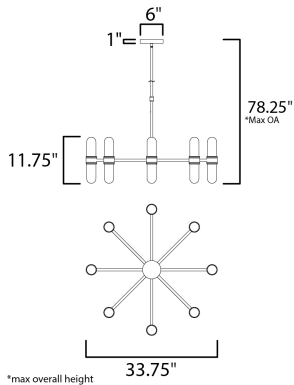

PRODUCT DESCRIPTION

This aptly named collection features a round tube frame of Matte Black with machined Brushed Aluminum accents and dual Clear dome glass diffusers which securely screw into each cup. Our vintage T6 lamps are included with each fixture to complete this classic design. There is also dual application for this collection in that it is suitable for Damp Location which allows for installation in both indoor and outdoor living spaces.

MEASUREMENTS

- DIMENSION : 33.75" L x 33.75" W x 11.75" H
- MAX OAH : 78.25" OAH
- CANOPY : 6" W x 1" H x 6" L
- HANGING WEIGHT : 23.76 lb

LAMPING

- INPUT VOLTAGE : 120V
- BULB : 16 x 40W Incandescent E12 Candelabra , 640W Total
- BULB INCLUDED : (Included)
- DIMMABLE : Yes
- COLOR_TEMP : 2400K