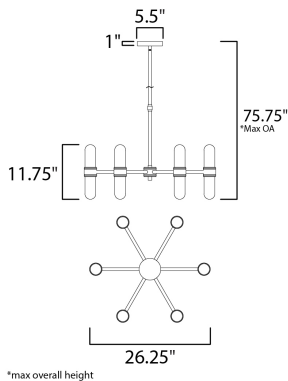

PRODUCT DESCRIPTION

This aptly named collection features a round tube frame of Matte Black with machined Brushed Aluminum accents and dual Clear dome glass diffusers which securely screw into each cup. Our vintage T6 lamps are included with each fixture to complete this classic design. There is also dual application for this collection in that it is suitable for Damp Location which allows for installation in both indoor and outdoor living spaces.

MEASUREMENTS

DIMENSION	: 26.25" L x 26.25" W x 11.75" H
MAX OAH	: 75.75" OAH
CANOPY	: 5.5" W x 1" H x 5.5" L
HANGING WEIGHT	: 17.29 lb

LAMPING

INPUT VOLTAGE	: 120V
BULB	: 12 x 40W Incandescent E12 Candelabra , 480W Total
BULB INCLUDED	: (Included)
DIMMABLE	: Yes
COLOR_TEMP	: 2400K