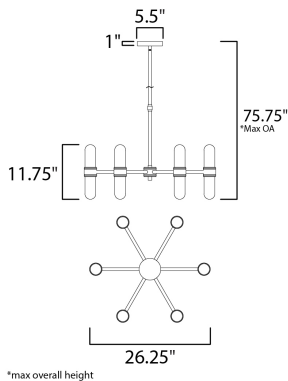

## MEASUREMENTS

DIMENSION	: 26.25" L x 26.25" W x 11.75" H
MAX OAH	: 75.75" OAH
CANOPY	: 5.5" W x 1" H x 5.5" L
HANGING WEIGHT	: 17.29 lb