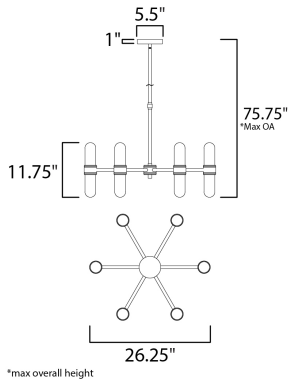

PRODUCT DESCRIPTION

This aptly named collection features a round tube frame of Matte Black with machined Brushed Aluminum accents and dual Clear dome glass diffusers which securely screw into each cup. Our vintage T6 lamps are included with each fixture to complete this classic design. There is also dual application for this collection in that it is suitable for Damp Location which allows for installation in both indoor and outdoor living spaces.

MEASUREMENTS

DIMENSION : 26.25" L x 26.25" W x 11.75" H
 MAX OAH : 75.75" OAH
 CANOPY : 5.5" W x 1" H x 5.5" L
 HANGING WEIGHT : 17.29 lb

LAMPING

INPUT VOLTAGE : 120V
 BULB : 12 x 40W Incandescent E12 Candelabra , 480W Total
 BULB INCLUDED : (Included)
 DIMMABLE : Yes
 COLOR_TEMP : 2400K