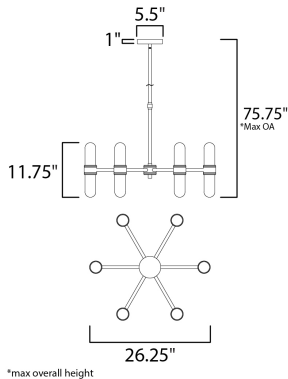

## MEASUREMENTS

DIMENSION	: 26.25" L x 26.25" W x 11.75" H
MAX OAH	: 75.75" OAH
CANOPY	: 5.5" W x 1" H x 5.5" L
HANGING WEIGHT	: 17.29 lb