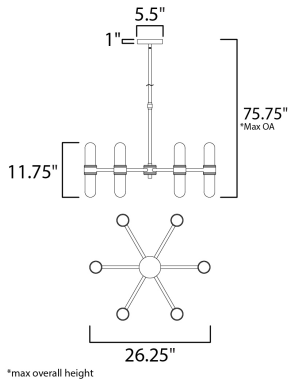

PRODUCT DESCRIPTION

This aptly named collection features a round tube frame of Matte Black with machined Brushed Aluminum accents and dual Clear dome glass diffusers which securely screw into each cup. Our vintage T6 lamps are included with each fixture to complete this classic design. There is also dual application for this collection in that it is suitable for Damp Location which allows for installation in both indoor and outdoor living spaces.

MEASUREMENTS

DIMENSION	: 26.25" L x 26.25" W x 11.75" H
MAX OAH	: 75.75" OAH
CANOPY	: 5.5" W x 1" H x 5.5" L
HANGING WEIGHT	: 17.29 lb

LAMPING

INPUT VOLTAGE	: 120V
BULB	: 12 x 40W Incandescent E12 Candelabra , 480W Total
BULB INCLUDED	: (Included)
DIMMABLE	: Yes
COLOR_TEMP	: 2400K