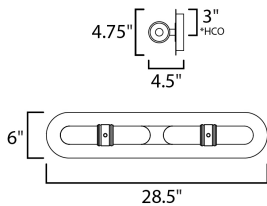

PRODUCT DESCRIPTION

This aptly named collection features a round tube frame of Matte Black with machined Brushed Aluminum accents and dual Clear dome glass diffusers which securely screw into each cup. Our vintage T6 lamps are included with each fixture to complete this classic design. There is also dual application for this collection in that it is suitable for Damp Location which allows for installation in both indoor and outdoor living spaces.