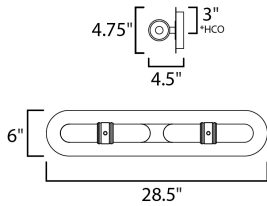

LAMPING

INPUT VOLTAGE : 120V
BULB : 4 x 40W Incandescent E12 Candelabra , 160W Total
BULB INCLUDED : (Included)
DIMMABLE : Yes
COLOR_TEMP : 2400K
LIGHTING_DIRECTION : Up/Down