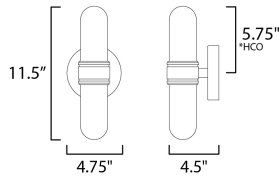

LAMPING

INPUT VOLTAGE : 120V
BULB : 2 x 40W Incandescent E12 Candelabra , 80W Total
BULB INCLUDED : (Included)
DIMMABLE : Yes
COLOR_TEMP : 2400K
LIGHTING_DIRECTION : Up/Down