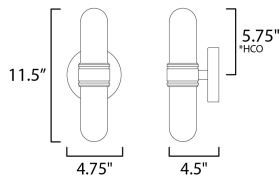

LAMPING

INPUT VOLTAGE : 120V
BULB : 2 x 40W Incandescent E12 Candelabra , 80W Total
BULB INCLUDED : (Included)
DIMMABLE : Yes
COLOR_TEMP : 2400K
LIGHTING_DIRECTION : Up/Down