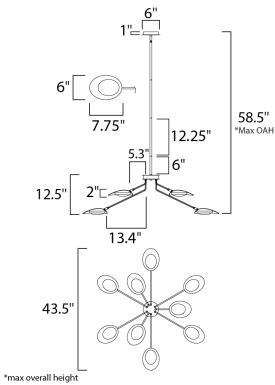

MEASUREMENTS

- DIMENSION : 43.25" L x 43.25" W x 12.5" H
- MAX OAH : 58.5" OAH
- CANOPY : 6" W x 1" H x 6" L
- HANGING WEIGHT : 16.5 lb

LAMPING

- INPUT VOLTAGE : 120V
- LUMENS : 4,680 Rated (4,095 Del.)
- BULB : 9 x 6.5W LED AC Integrated , 58W Total
- BULB INCLUDED : (Integrated)
- DIMMABLE : Triac CL
- CRI : 80 CRI
- COLOR_TEMP : 3000K

FINISHES OPTION

- Black / Satin Brass (BKSBR)

MATERIAL

Aluminum, Acrylic

RATINGS

cETLus
Dry Location

ADDITIONAL

ADJUSTABLE
SLOPE: 90
RATED LIFE 35000 Hours
OPERATING TEMPERATURE:
-20°C (-4°F), 40°C (104°F)