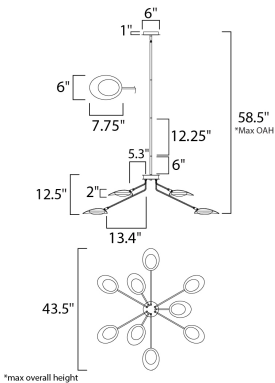

**MEASUREMENTS**

- DIMENSION : 43.25" L x 43.25" W x 12.5" H
- MAX OAH : 58.5" OAH
- CANOPY : 6" W x 1" H x 6" L
- HANGING WEIGHT : 16.5 lb

**LAMPING**

- INPUT VOLTAGE : 120V
- LUMENS : 4,680 Rated (4,095 Del.)
- BULB : 9 x 6.5W LED AC Integrated , 58W Total
- BULB INCLUDED : (Integrated)
- DIMMABLE : Triac CL
- CRI : 80 CRI
- COLOR\_TEMP : 3000K

**FINISHES OPTION**

- Black / Satin Brass (BKSBR)

**MATERIAL**

Aluminum, Acrylic

**RATINGS**

cETLus  
Dry Location

**ADDITIONAL**

ADJUSTABLE  
SLOPE: 90  
RATED LIFE 35000 Hours  
OPERATING TEMPERATURE:  
-20°C (-4°F), 40°C (104°F)