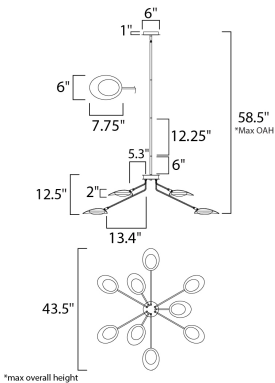

MEASUREMENTS

- DIMENSION : 43.25" L x 43.25" W x 12.5" H
- MAX OAH : 58.5" OAH
- CANOPY : 6" W x 1" H x 6" L
- HANGING WEIGHT : 16.5 lb

LAMPING

- INPUT VOLTAGE : 120V
- LUMENS : 4,680 Rated (4,095 Del.)
- BULB : 9 x 6.5W LED AC Integrated , 58W Total
- BULB INCLUDED : (Integrated)
- DIMMABLE : Triac CL
- CRI : 80 CRI
- COLOR_TEMP : 3000K

FINISHES OPTION

- Black / Satin Brass (BKSBR)

MATERIAL

Aluminum, Acrylic

RATINGS

cETLus
Dry Location

ADDITIONAL

ADJUSTABLE
SLOPE: 90
RATED LIFE 35000 Hours
OPERATING TEMPERATURE:
-20°C (-4°F), 40°C (104°F)