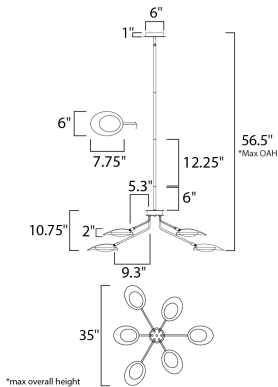

MEASUREMENTS

DIMENSION : 35" L x 35" W x 10.75" H
 MAX OAH : 56.5" OAH
 CANOPY : 6" W x 1" H x 6" L
 HANGING WEIGHT : 10.56 lb

LAMPING

INPUT VOLTAGE : 120V
 LUMENS : 3,120 Rated (2,730 Del.)
 BULB : 6 x 6.5W LED AC Integrated , 39W Total
 BULB INCLUDED : (Integrated)
 DIMMABLE : Triac CL
 CRI : 80 CRI
 COLOR_TEMP : 3000K

FINISHES OPTION

 Black / Satin Brass (BKSBR)

MATERIAL

Aluminum, Acrylic

RATINGS

cETLus
 Dry Location

ADDITIONAL

ADJUSTABLE
 SLOPE: 90
 RATED LIFE 35000 Hours
 OPERATING TEMPERATURE:
 -20°C (-4°F), 40°C (104°F)