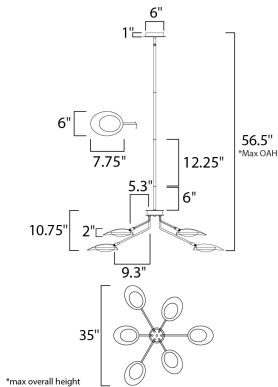

MEASUREMENTS

DIMENSION : 35" L x 35" W x 10.75" H
 MAX OAH : 56.5" OAH
 CANOPY : 6" W x 1" H x 6" L
 HANGING WEIGHT : 10.56 lb

LAMPING

INPUT VOLTAGE : 120V
 LUMENS : 3,120 Rated (2,730 Del.)
 BULB : 6 x 6.5W LED AC Integrated , 39W Total
 BULB INCLUDED : (Integrated)
 DIMMABLE : Triac CL
 CRI : 80 CRI
 COLOR_TEMP : 3000K

FINISHES OPTION

Black / Satin Brass (BKSBR)

MATERIAL

Aluminum, Acrylic

RATINGS

cETLus
 Dry Location

ADDITIONAL

ADJUSTABLE
 SLOPE: 90
 RATED LIFE 35000 Hours
 OPERATING TEMPERATURE:
 -20°C (-4°F), 40°C (104°F)