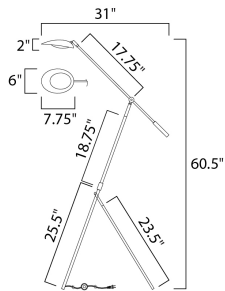

PRODUCT DESCRIPTION

Inspired by Mid-Century Modern design, this collection features tapered hoods that conceal LED modules that can be adjusted to direct the light. The Black finish with contrasting Satin Brass accents softens the look to work in a broader range of design. The wall pin up lamps work great at bedside while the floor lamp version is at home next to a chair.

MEASUREMENTS

DIMENSION : 6" L x 31" W x 60.5" H
 HANGING WEIGHT : 6.38 lb

LAMPING

INPUT VOLTAGE : 120V
 LUMENS : 520 Rated (455 Del.)
 BULB : 1 x 6.5W LED AC Integrated , 6W Total
 BULB INCLUDED : (Integrated)
 DIMMABLE : Triac CL
 CRI : 80 CRI
 COLOR_TEMP : 3000K

FINISHES OPTION

Black / Satin Brass (BKSBR)

MATERIAL

Aluminum, Acrylic

RATINGS

cETLus
 Dry Location

ADDITIONAL

RATED LIFE 35000 Hours
 OPERATING TEMPERATURE:
 -20°C (-4°F), 40°C (104°F)