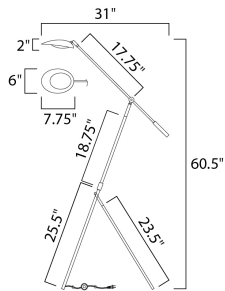

**PRODUCT DESCRIPTION**

Inspired by Mid-Century Modern design, this collection features tapered hoods that conceal LED modules that can be adjusted to direct the light. The Black finish with contrasting Satin Brass accents softens the look to work in a broader range of design. The wall pin up lamps work great at bedside while the floor lamp version is at home next to a chair.

**MEASUREMENTS**

DIMENSION : 6" L x 31" W x 60.5" H  
 HANGING WEIGHT : 6.38 lb

**LAMPING**

INPUT VOLTAGE : 120V  
 LUMENS : 520 Rated (455 Del.)  
 BULB : 1 x 6.5W LED AC Integrated , 6W Total  
 BULB INCLUDED : (Integrated)  
 DIMMABLE : Triac CL  
 CRI : 80 CRI  
 COLOR\_TEMP : 3000K

**FINISHES OPTION**

 Black / Satin Brass (BKSBR)

**MATERIAL**

Aluminum, Acrylic

**RATINGS**

cETLus  
 Dry Location

**ADDITIONAL**

RATED LIFE 35000 Hours  
 OPERATING TEMPERATURE:  
 -20°C (-4°F), 40°C (104°F)