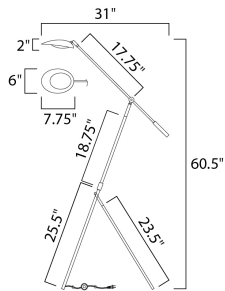

PRODUCT DESCRIPTION

Inspired by Mid-Century Modern design, this collection features tapered hoods that conceal LED modules that can be adjusted to direct the light. The Black finish with contrasting Satin Brass accents softens the look to work in a broader range of design. The wall pin up lamps work great at bedside while the floor lamp version is at home next to a chair.

MEASUREMENTS

DIMENSION : 6" L x 31" W x 60.5" H
 HANGING WEIGHT : 6.38 lb

LAMPING

INPUT VOLTAGE : 120V
 LUMENS : 520 Rated (455 Del.)
 BULB : 1 x 6.5W LED AC Integrated , 6W Total
 BULB INCLUDED : (Integrated)
 DIMMABLE : Triac CL
 CRI : 80 CRI
 COLOR_TEMP : 3000K

FINISHES OPTION

 Black / Satin Brass (BKSBR)

MATERIAL

Aluminum, Acrylic

RATINGS

cETLus
 Dry Location

ADDITIONAL

RATED LIFE 35000 Hours
 OPERATING TEMPERATURE:
 -20°C (-4°F), 40°C (104°F)