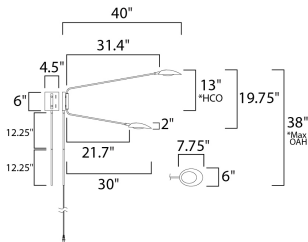

LAMPING

INPUT VOLTAGE : 120V
LUMENS : 1,040 Rated (910 Del.)
BULB : 2 x 6.5W LED AC Integrated , 13W Total
BULB INCLUDED : (Integrated)
DIMMABLE : Triac CL
CRI : 80 CRI
COLOR_TEMP : 3000K
LIGHTING_DIRECTION : Down